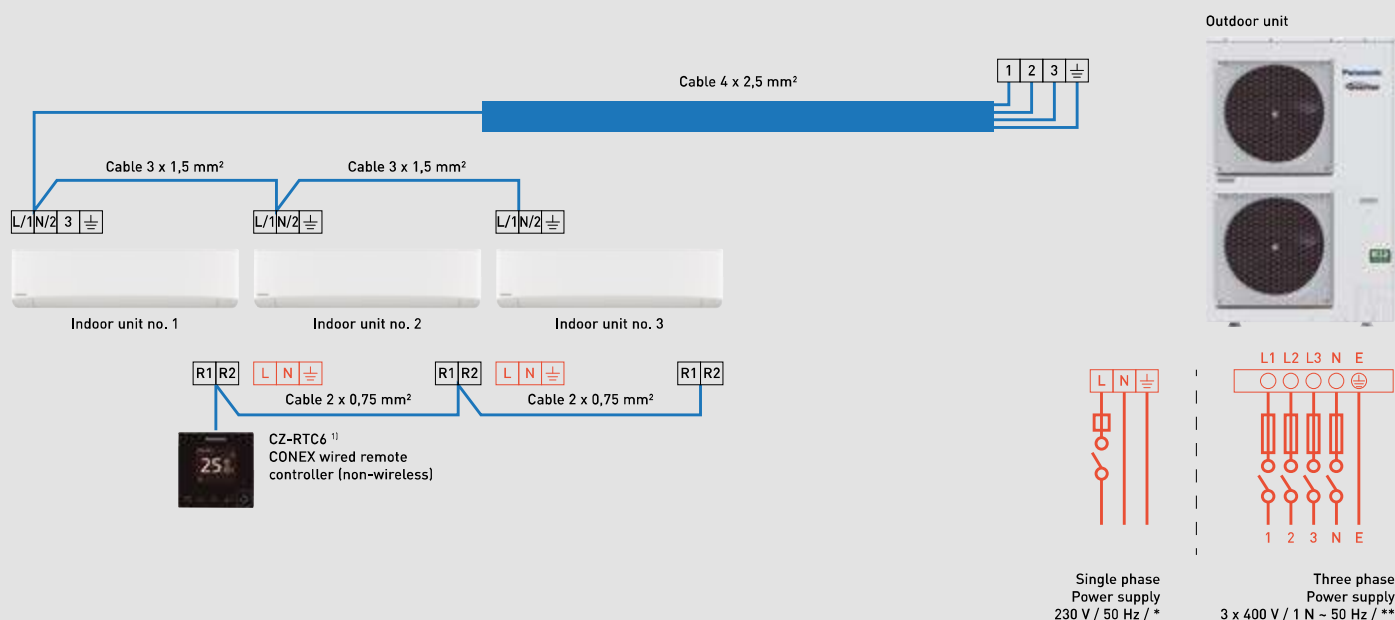

PACi NX triple system

Single phase

Outdoor unit	Power supply	Circuit breaker*
U-100PZH3E5	220 / 230 / 240 V	35 A
U-125PZH3E5		35 A
U-140PZH3E5		40 A

1) Optional infrared remote controller is also possible. Wireless receivers may be required depending on indoor units.

Three phase

Outdoor unit	Power supply	Circuit breaker**
U-100PZH3E8	380 / 400 / 415 V	16 A
U-125PZH3E8		16 A
U-140PZH3E8		16 A