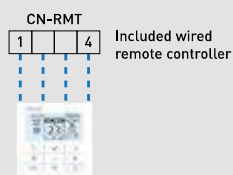

### Wall-mounted Professional kits 1x1

Indoor unit

Outdoor unit

Single phase  
Power supply  
230 V / 50 Hz

When the accessory  
CZ-RCC5 is connected