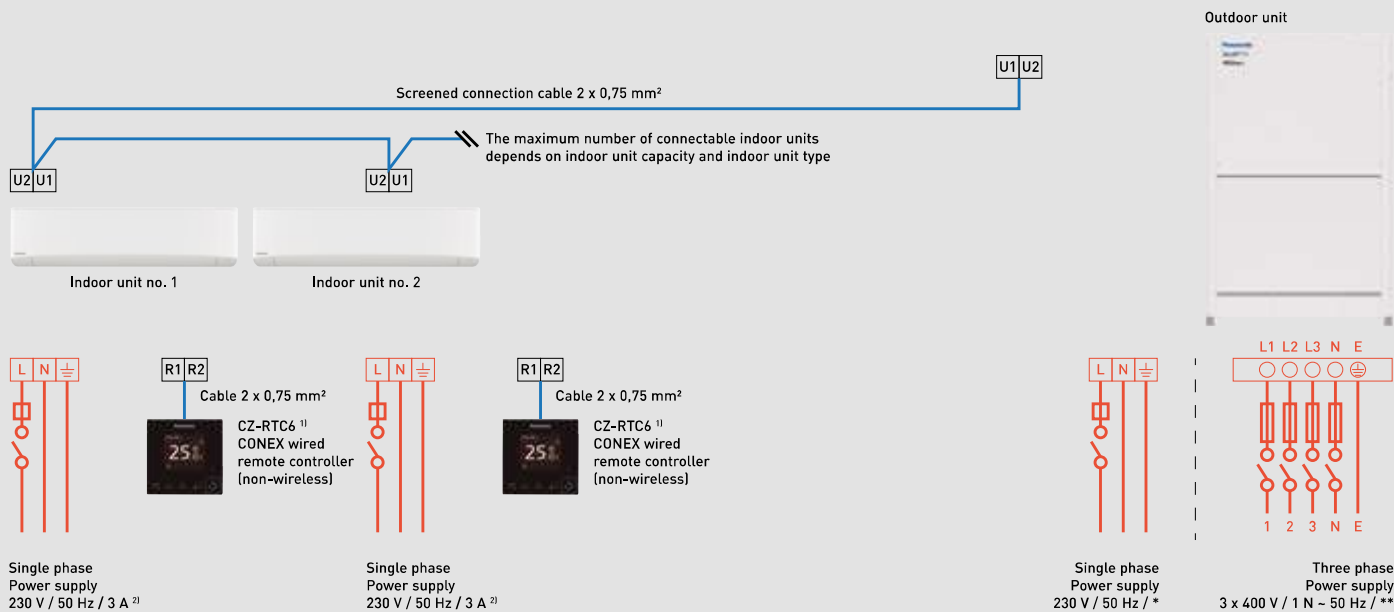

ECOi EX and ECO G Series

ECOi EX Series

2-Pipe			3-Pipe		
Outdoor unit	Power supply	Circuit breaker**	Outdoor unit	Power supply	Circuit breaker**
U-8ME2E8	380 / 400 / 415 V	16 A	U-8MF3E8	380 / 400 / 415 V	16 A
U-10ME2E8		16 A	U-10MF3E8		20 A
U-12ME2E8		20 A	U-12MF3E8		25 A
U-14ME2E8		25 A	U-14MF3E8		40A
U-16ME2E8		30 A	U-16MF3E8		30 A
U-18ME2E8		40A			
U-20ME2E8	40A				

ECO G Series

2-Pipe			3-Pipe		
Outdoor unit	Power supply	Circuit breaker*	Outdoor unit	Power supply	Circuit breaker*
U-16GE3E5	220 / 230 / 240 V	16 A	U-16GF3E5	220 / 230 / 240 V	16 A
U-20GE3E5		16 A	U-20GF3E5		16 A
U-25GE3E5		16 A	U-25GF3E5		16 A
U-30GE3E5		16 A			

1) Wireless remote controller is also possible. Wireless receivers may be required depending on indoor units.
2) 10 A for single indoor connection to S-224ME2E5 / S-280ME2E5.