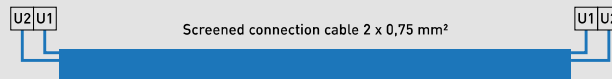

PACi 4 way 60x60 cassette kits 1x1

Indoor unit