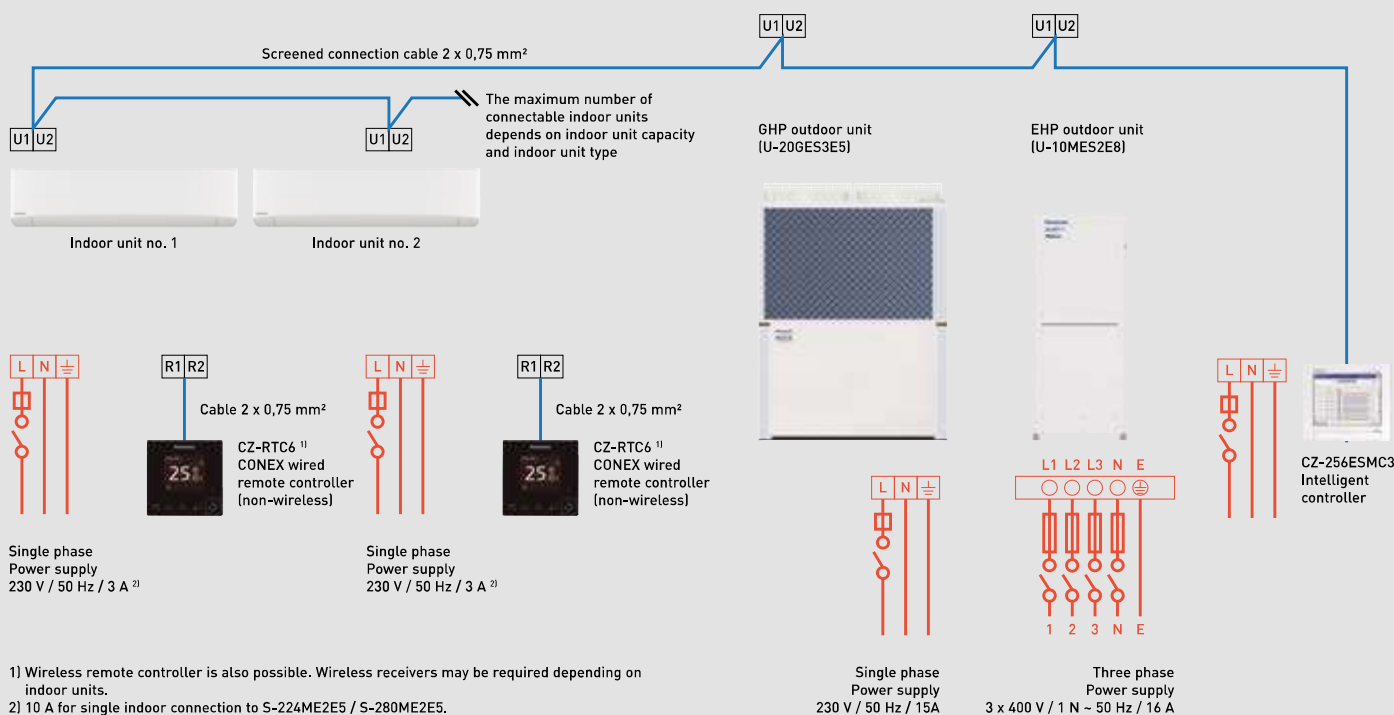

Hybrid GHP/EHP

1) Wireless remote controller is also possible. Wireless receivers may be required depending on indoor units.
2) 10 A for single indoor connection to S-224ME2E5 / S-280ME2E5.