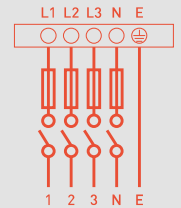

Outdoor unit

Single phase
Power supply
230 V / 50 Hz / 10 A

Three phase
Power supply
3 x 400 V / 1 N - 50 Hz

Three phase

Indoor unit	Power supply	Outdoor unit	Power supply	Circuit breaker
S-200PE3E5B	220 / 230 / 240 V	U-200PZH2E8	380 / 400 / 415 V	16 A
S-250PE3E5B		U-250PZH2E8		20 A