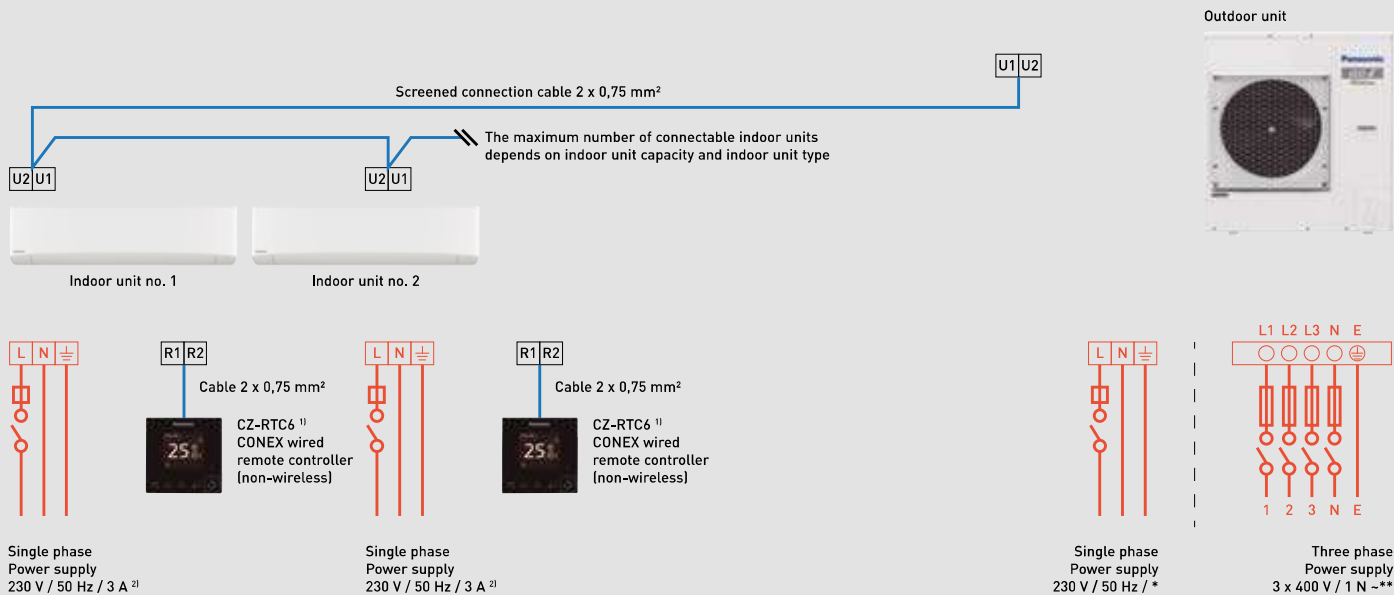

Mini ECOi Series

Single phase

Outdoor unit	Power supply	Circuit breaker*
U-4LZ2E5	220 / 230 / 240 V	20 A
U-5LZ2E5		25 A
U-6LZ2E5		30 A
U-4LE2E5		20 A
U-5LE2E5		25 A
U-6LE2E5		30 A

Three phase

Outdoor unit	Power supply	Circuit breaker**
U-4LZ2E8	380 / 400 / 415 V	10 A
U-5LZ2E8		16 A
U-6LZ2E8		16 A
U-8LZ2E8		16 A
U-10LZ2E8		20 A
U-4LE2E8		10 A
U-5LE2E8		16 A
U-6LE2E8		16 A
U-8LE1E8		16 A
U-10LE1E8		20 A

1) Wireless remote controller is also possible. Wireless receivers may be required depending on indoor units.
2) 10 A for single indoor connection to S-224ME2E5 / S-280ME2E5, in combination with U-8LE1E8 / U-10LE1E8.