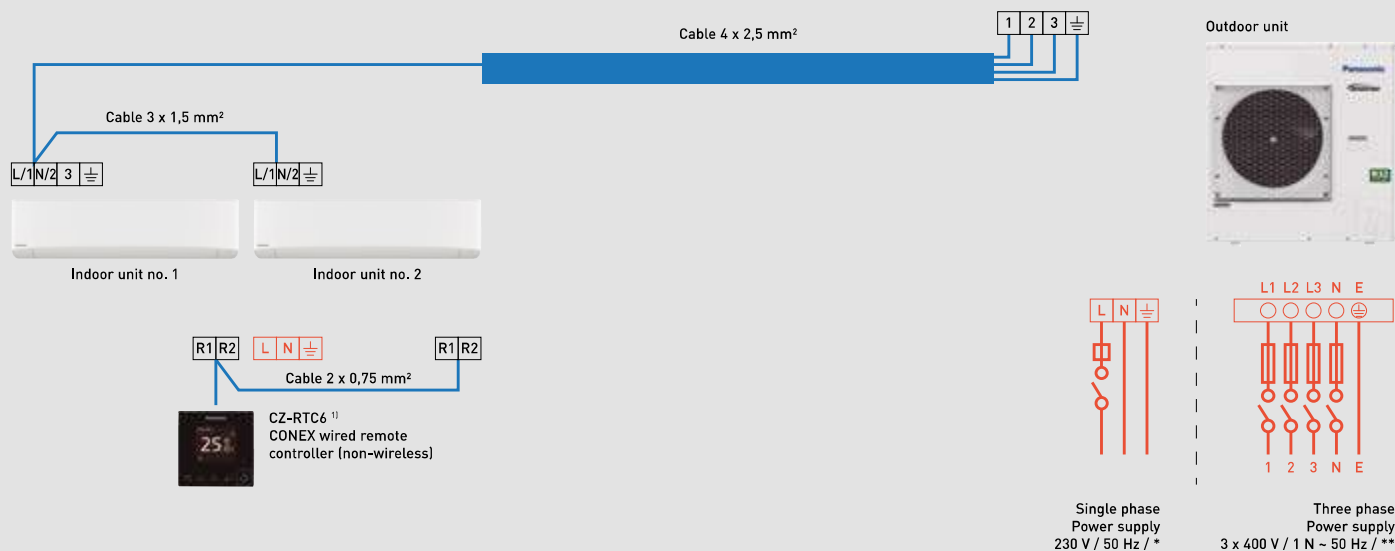

PACi NX twin system

Single phase

Outdoor unit	Power supply	Circuit breaker*
U-71PZH3E5	220 / 230 / 240 V	25 A
U-100PZH3E5		30 A
U-125PZH3E5		25 A
U-140PZH3E5		35 A
U-100PZ3E5		35 A
U-125PZ3E5		40 A
U-140PZ3E5		40 A

1) Optional infrared remote controller is also possible. Wireless receivers may be required depending on indoor units.

Three phase

Outdoor unit	Power supply	Circuit breaker**
U-71PZH3E8	380 / 400 / 415 V	16 A
U-100PZH3E8		16 A
U-125PZH3E8		16 A
U-140PZH3E8		16 A
U-200PZH2E8		20 A
U-250PZH2E8		30 A
U-100PZ3E8		16 A
U-125PZ3E8	20 A	
U-140PZ3E8	20 A