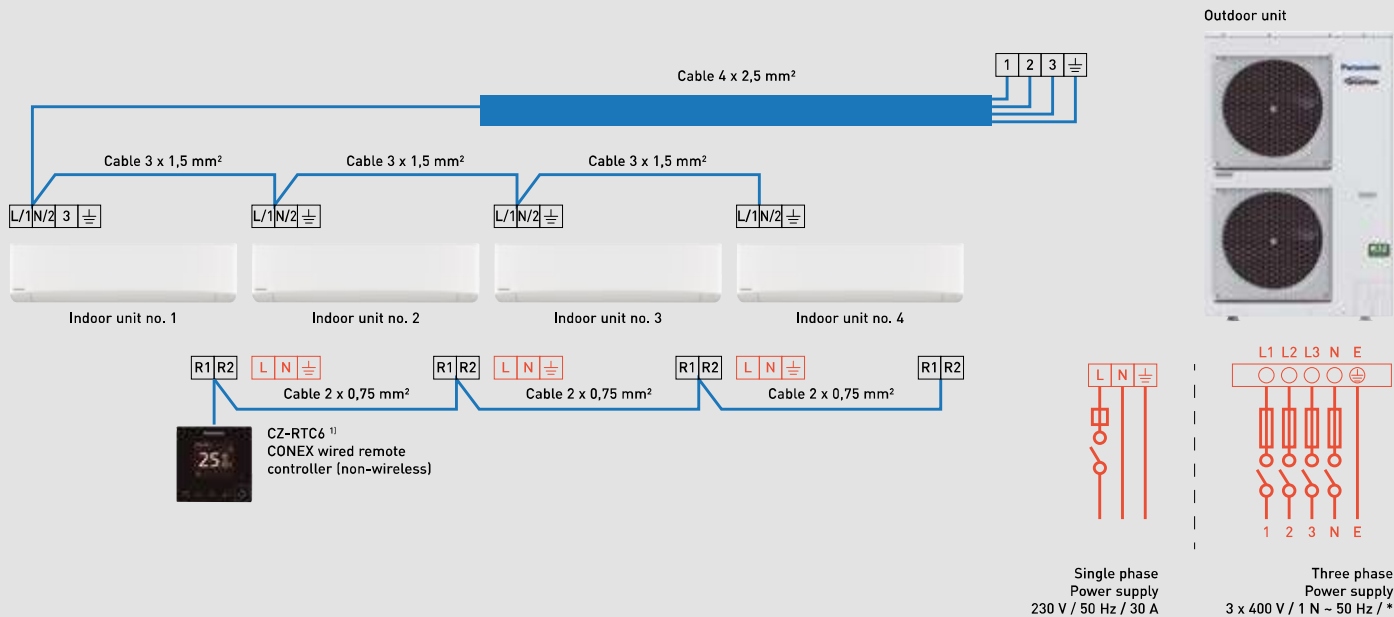

PACi NX double-twin system

Single phase

Outdoor unit	Power supply	Circuit breaker
U-125PZH3E5	220 / 230 / 240 V	35 A

Three phase

Outdoor unit	Power supply	Circuit breaker*
U-125PZH3E8	380 / 400 / 415 V	16 A

1) Optional infrared remote controller is also possible. Wireless receivers may be required depending on indoor units.