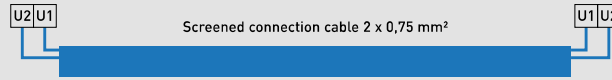

Big PACi high static pressure hide-away 20,0-25,0 kW kits 1x1

Indoor unit