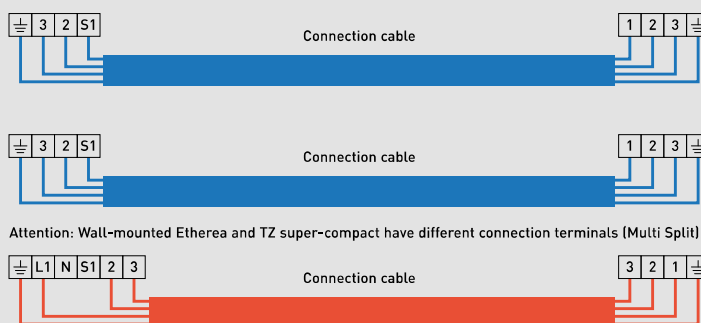

Free Multi System 2 rooms

Indoor unit

Outdoor unit

Single phase
Power supply
230 V / 50 Hz / 16 A

Free Multi System - R32

Outdoor unit	Power supply	Recommended fuse	Power supply cable	Connection indoor / outdoor
CU-2Z35TBE	230 V	16 A	3 x 1,5 mm²	4 x 1,5 mm²
CU-2Z41TBE	230 V	16 A	3 x 1,5 mm²	4 x 1,5 mm²
CU-2Z50TBE	230 V	16 A	3 x 1,5 mm²	4 x 1,5 mm²
CU-2TZ41TBE	230 V	16 A	3 x 1,5 mm²	4 x 1,5 mm²
CU-2TZ50TBE	230 V	16 A	3 x 1,5 mm²	4 x 1,5 mm²