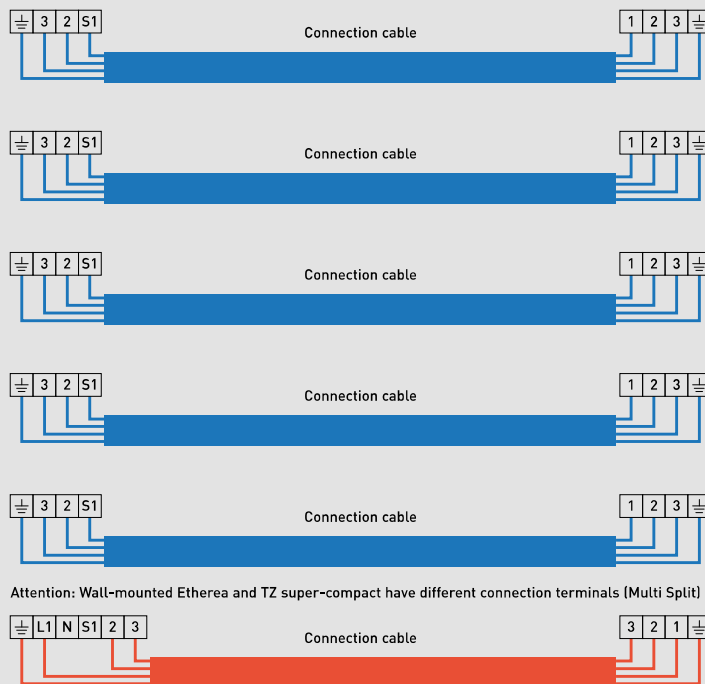

Free Multi System 5 rooms

Indoor unit

Outdoor unit

Single phase
Power supply
230 V / 50 Hz / 25 A

Free Multi System - R32

Outdoor unit	Power supply	Recommended fuse	Power supply cable	Connection indoor / outdoor
CU-5Z90TBE	230 V	25 A	3 x 4,0 mm²	4 x 1,5 mm²