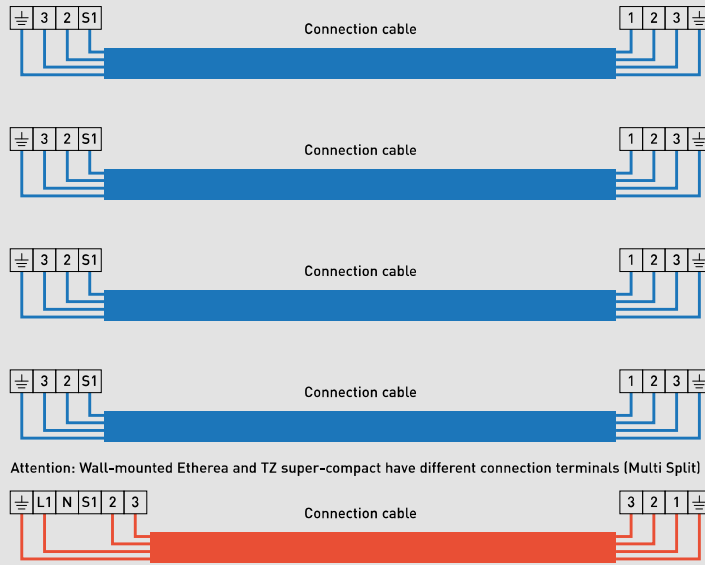

Free Multi System 4 rooms

Indoor unit

Outdoor unit

Single phase
Power supply
230 V / 50 Hz / 20 A

Free Multi System - R32

Outdoor unit	Power supply	Recommended fuse	Power supply cable	Connection indoor / outdoor
CU-4Z68TBE	230 V	20 A	3 x 2,5 mm²	4 x 1,5 mm²
CU-4Z80TBE	230 V	20 A	3 x 2,5 mm²	4 x 1,5 mm²