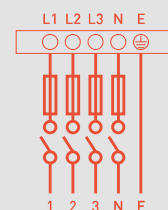

### PACi NX wall-mounted kits 1x1

Indoor unit

Outdoor unit

Single phase  
Power supply  
230 V / 50 Hz / \*

Three phase  
Power supply  
3 x 400 V / 1 N ~ 50 Hz / \*\*