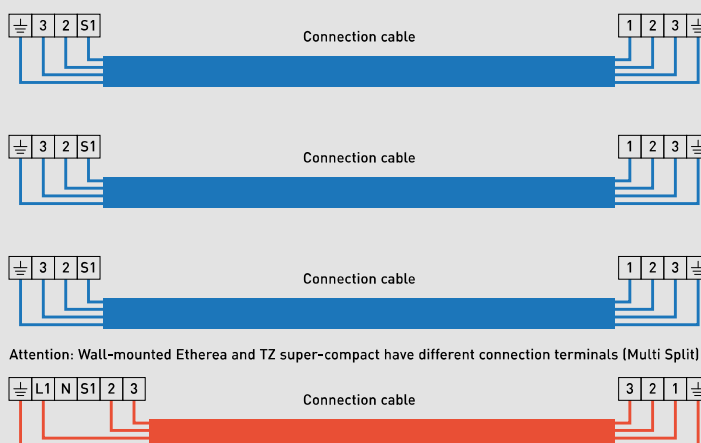

Free Multi System 3 rooms

Indoor unit

Outdoor unit

Single phase
Power supply
230 V / 50 Hz / 16 A

Free Multi System - R32

Outdoor unit	Power supply	Recommended fuse	Power supply cable	Connection indoor / outdoor
CU-3Z52TBE	230 V	16 A	3 x 2,5 mm²	4 x 1,5 mm²
CU-3Z68TBE	230 V	16 A	3 x 2,5 mm²	4 x 1,5 mm²
CU-3TZ52TBE	230 V	16 A	3 x 2,5 mm²	4 x 1,5 mm²