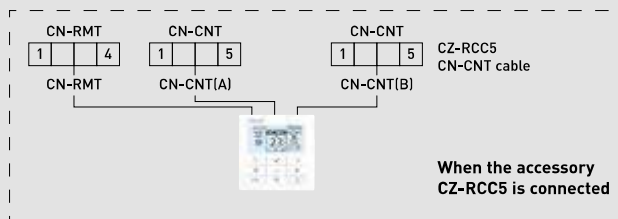

### Wall-mounted Professional kits 1x1

Indoor unit

Outdoor unit

Single phase  
Power supply  
230 V / 50 Hz

When the accessory  
CZ-RCC5 is connected