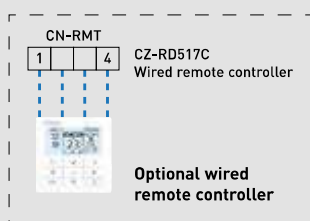

## Wall-mounted kits 1x1

Indoor unit

Outdoor unit

Attention: Wall-mounted Etherea and TZ super-compact have different connection terminals

Single phase  
Power supply  
230 V / 50 Hz

Infrared remote controller (included in the delivery)